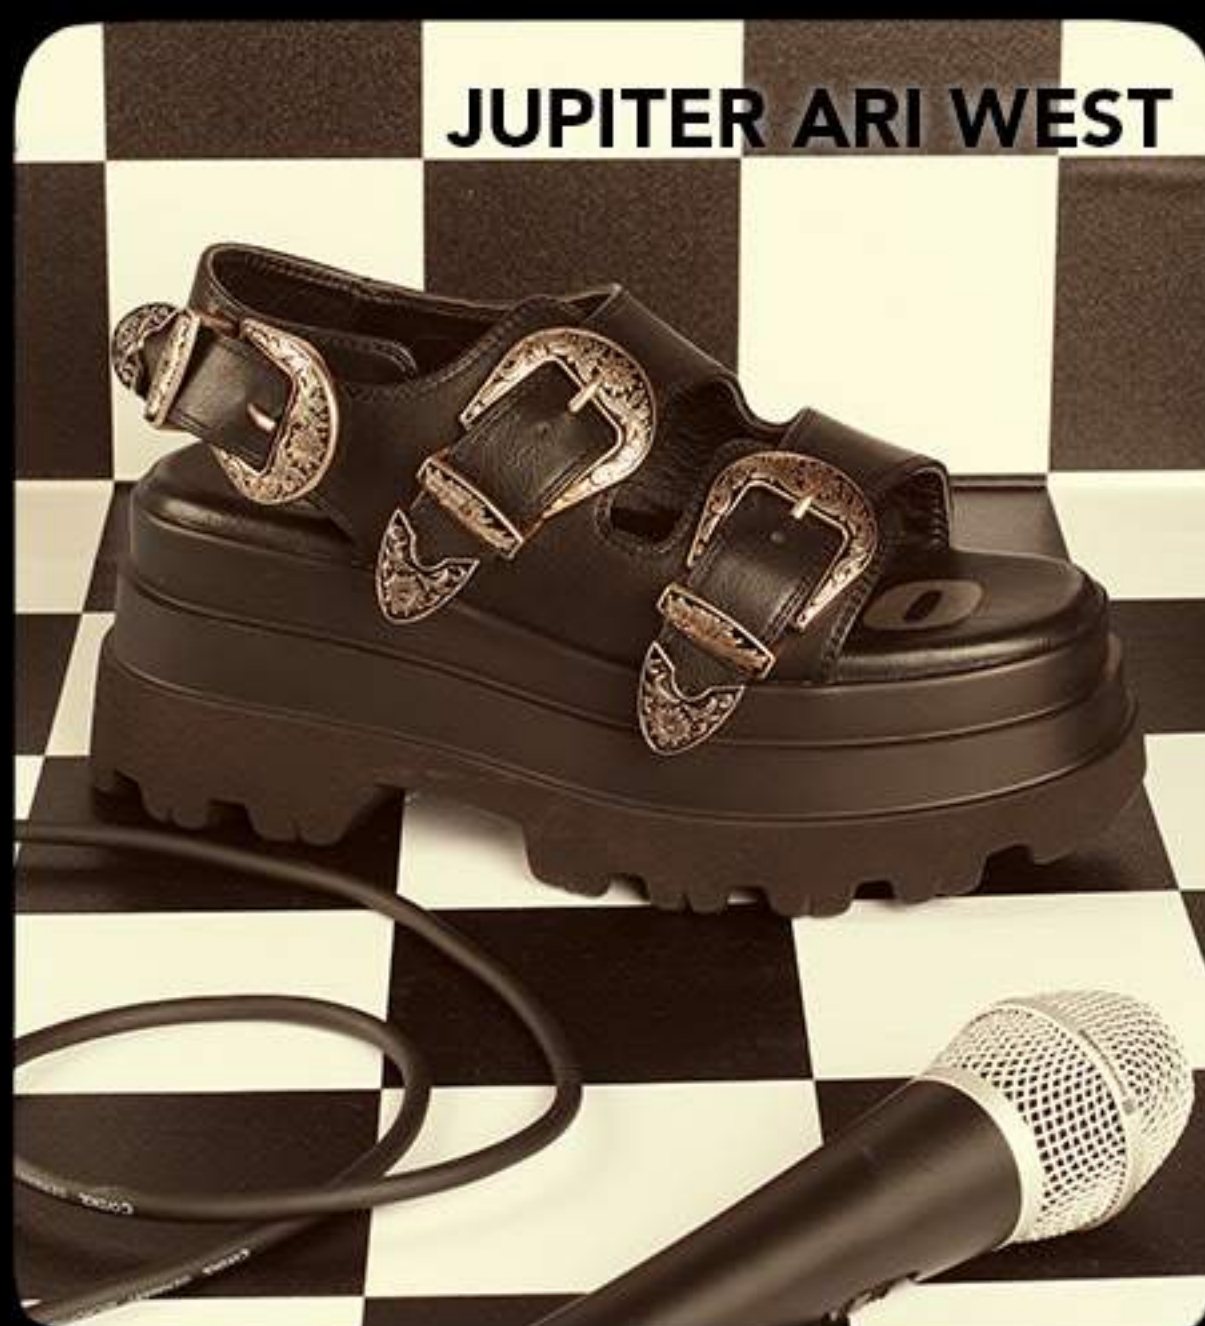

1220068
/ KILLAH BOOT WEST / BLACK /

1220072
/ KILLAH BOOTIE ZIP / BLACK /

1290204
/ KILLAH MARY TULLE / BLACK /

LENNOX ZEUS

JUPITER ARI WEST

THE FESTIVAL VIBE

GIRLI - Deal With It

GOSHPHER MULE