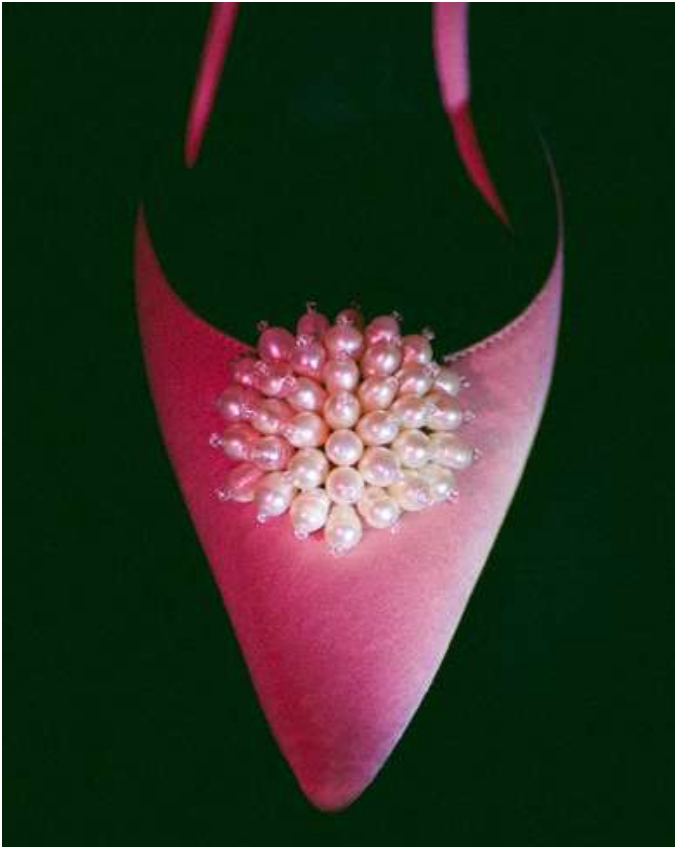

NALA

IN PINK