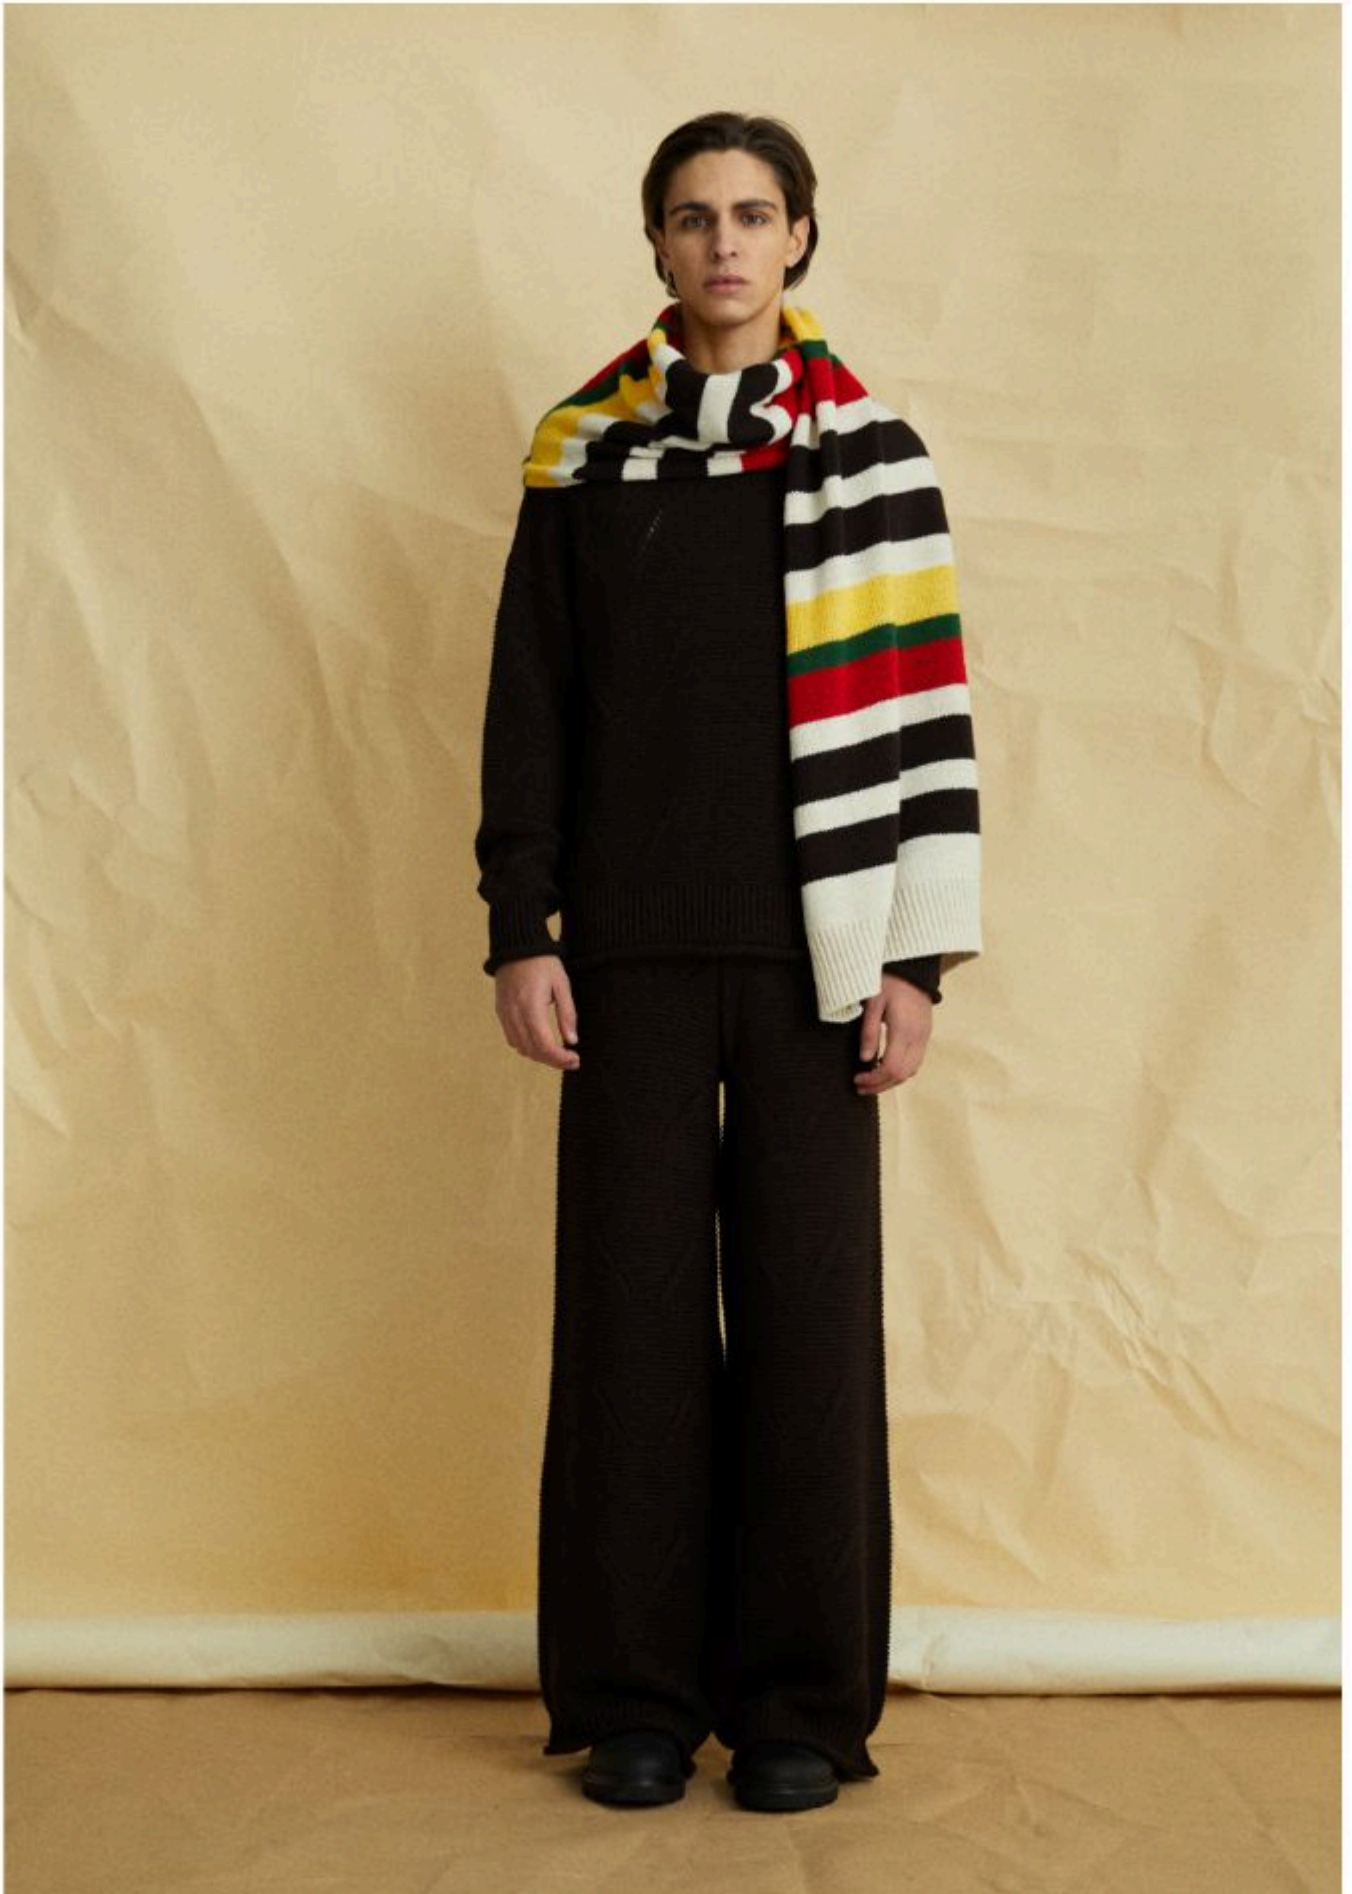

Scarf | DCAW24-SCARF01 Ecrú/Dark Brown/Yellow/Green/Red
Sweater | DCAW24-KNITWEAR03 Dark Brown
Trousers | DCAW24-KNITWEAR08 Dark Brown