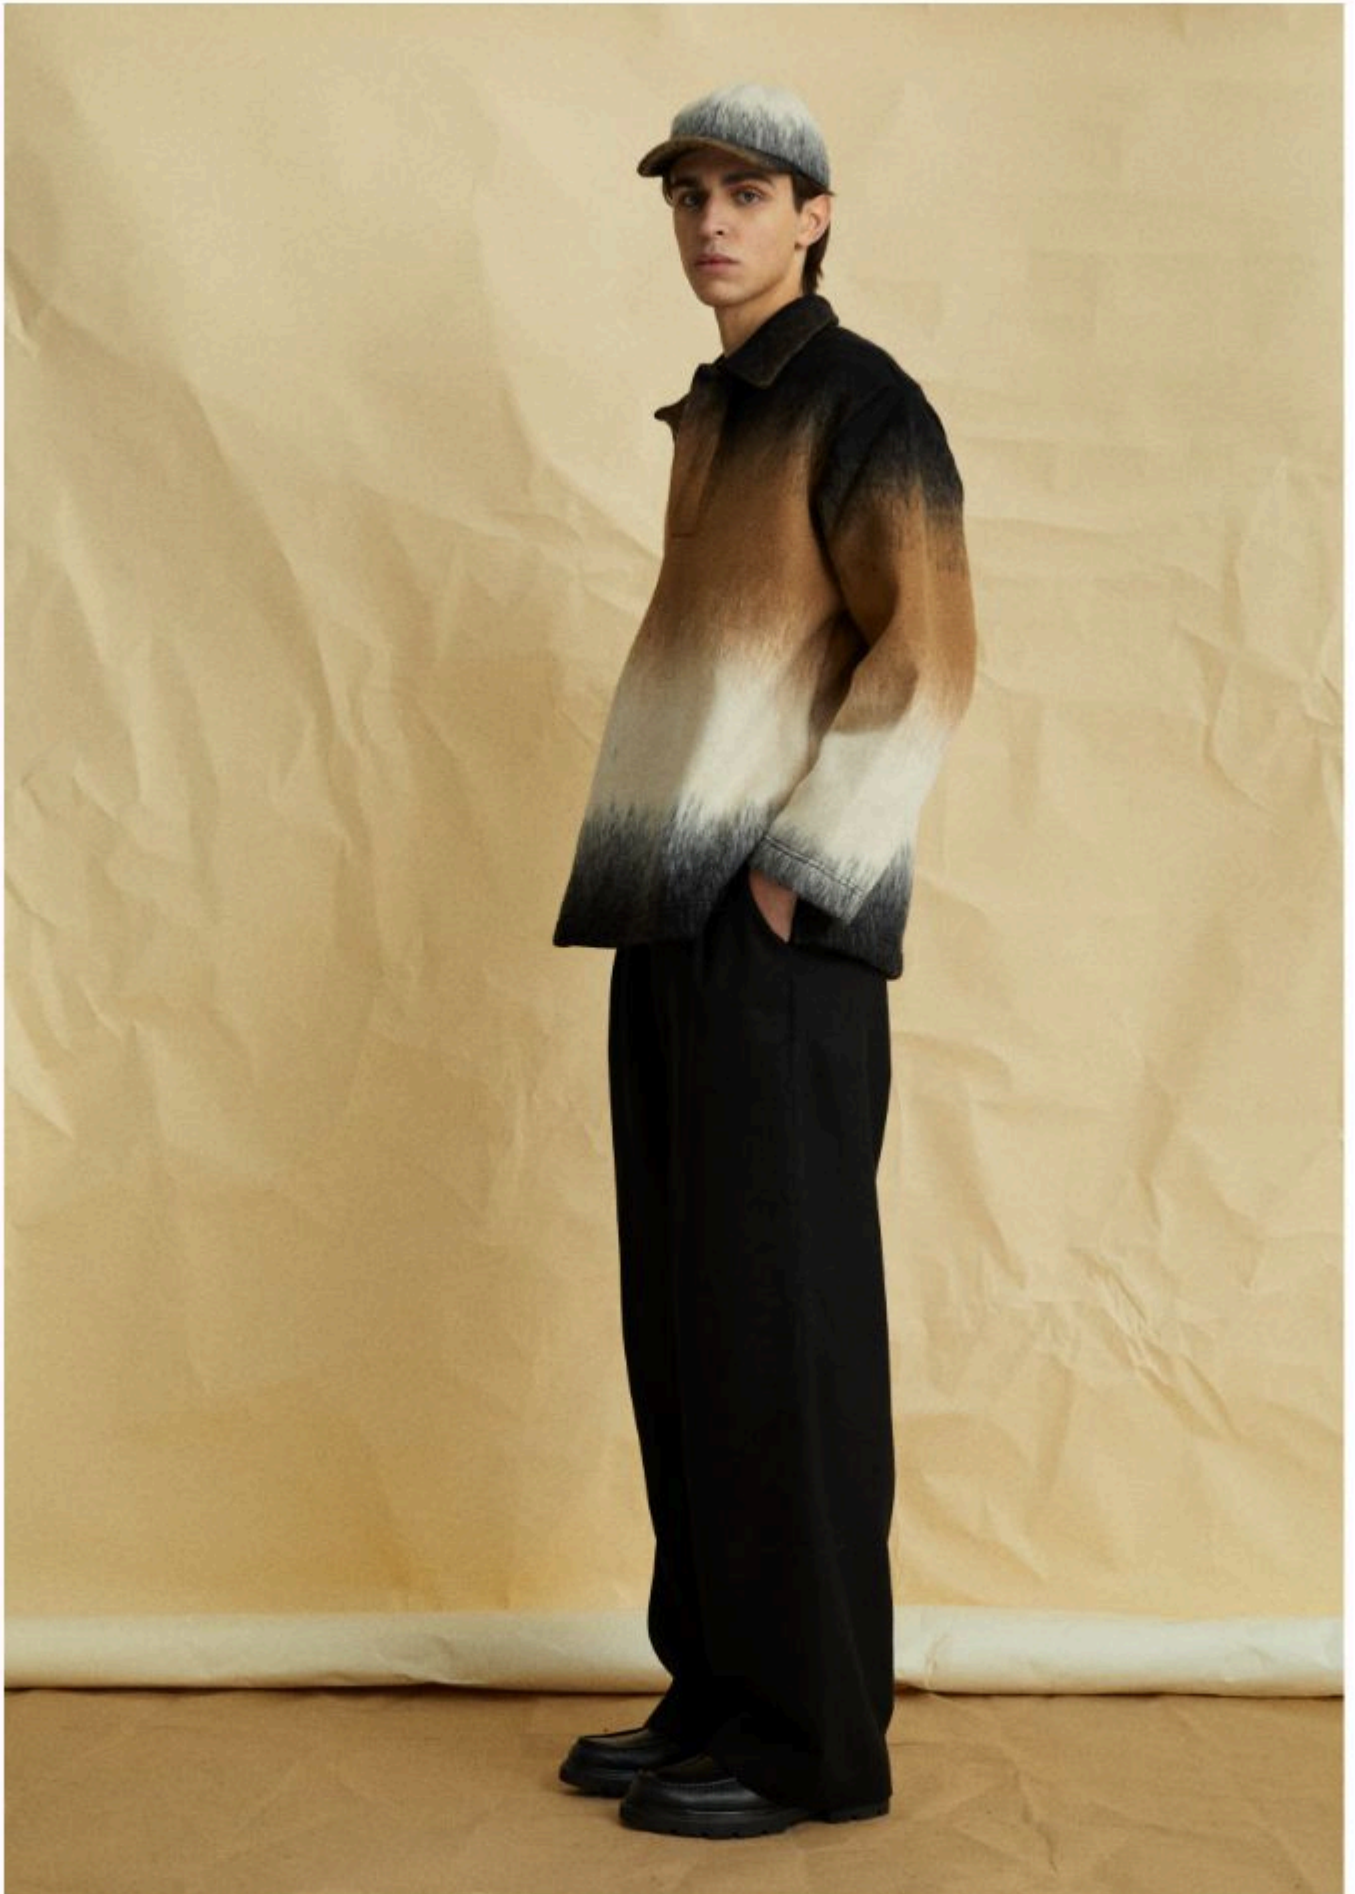

Cap | DCAW24-CAP01 Black/Camel/Ecru
Polo | DCAW24-POLO01 Black/Camel/Ecru
Trousers | DCAW24-TROUSERS04 Black