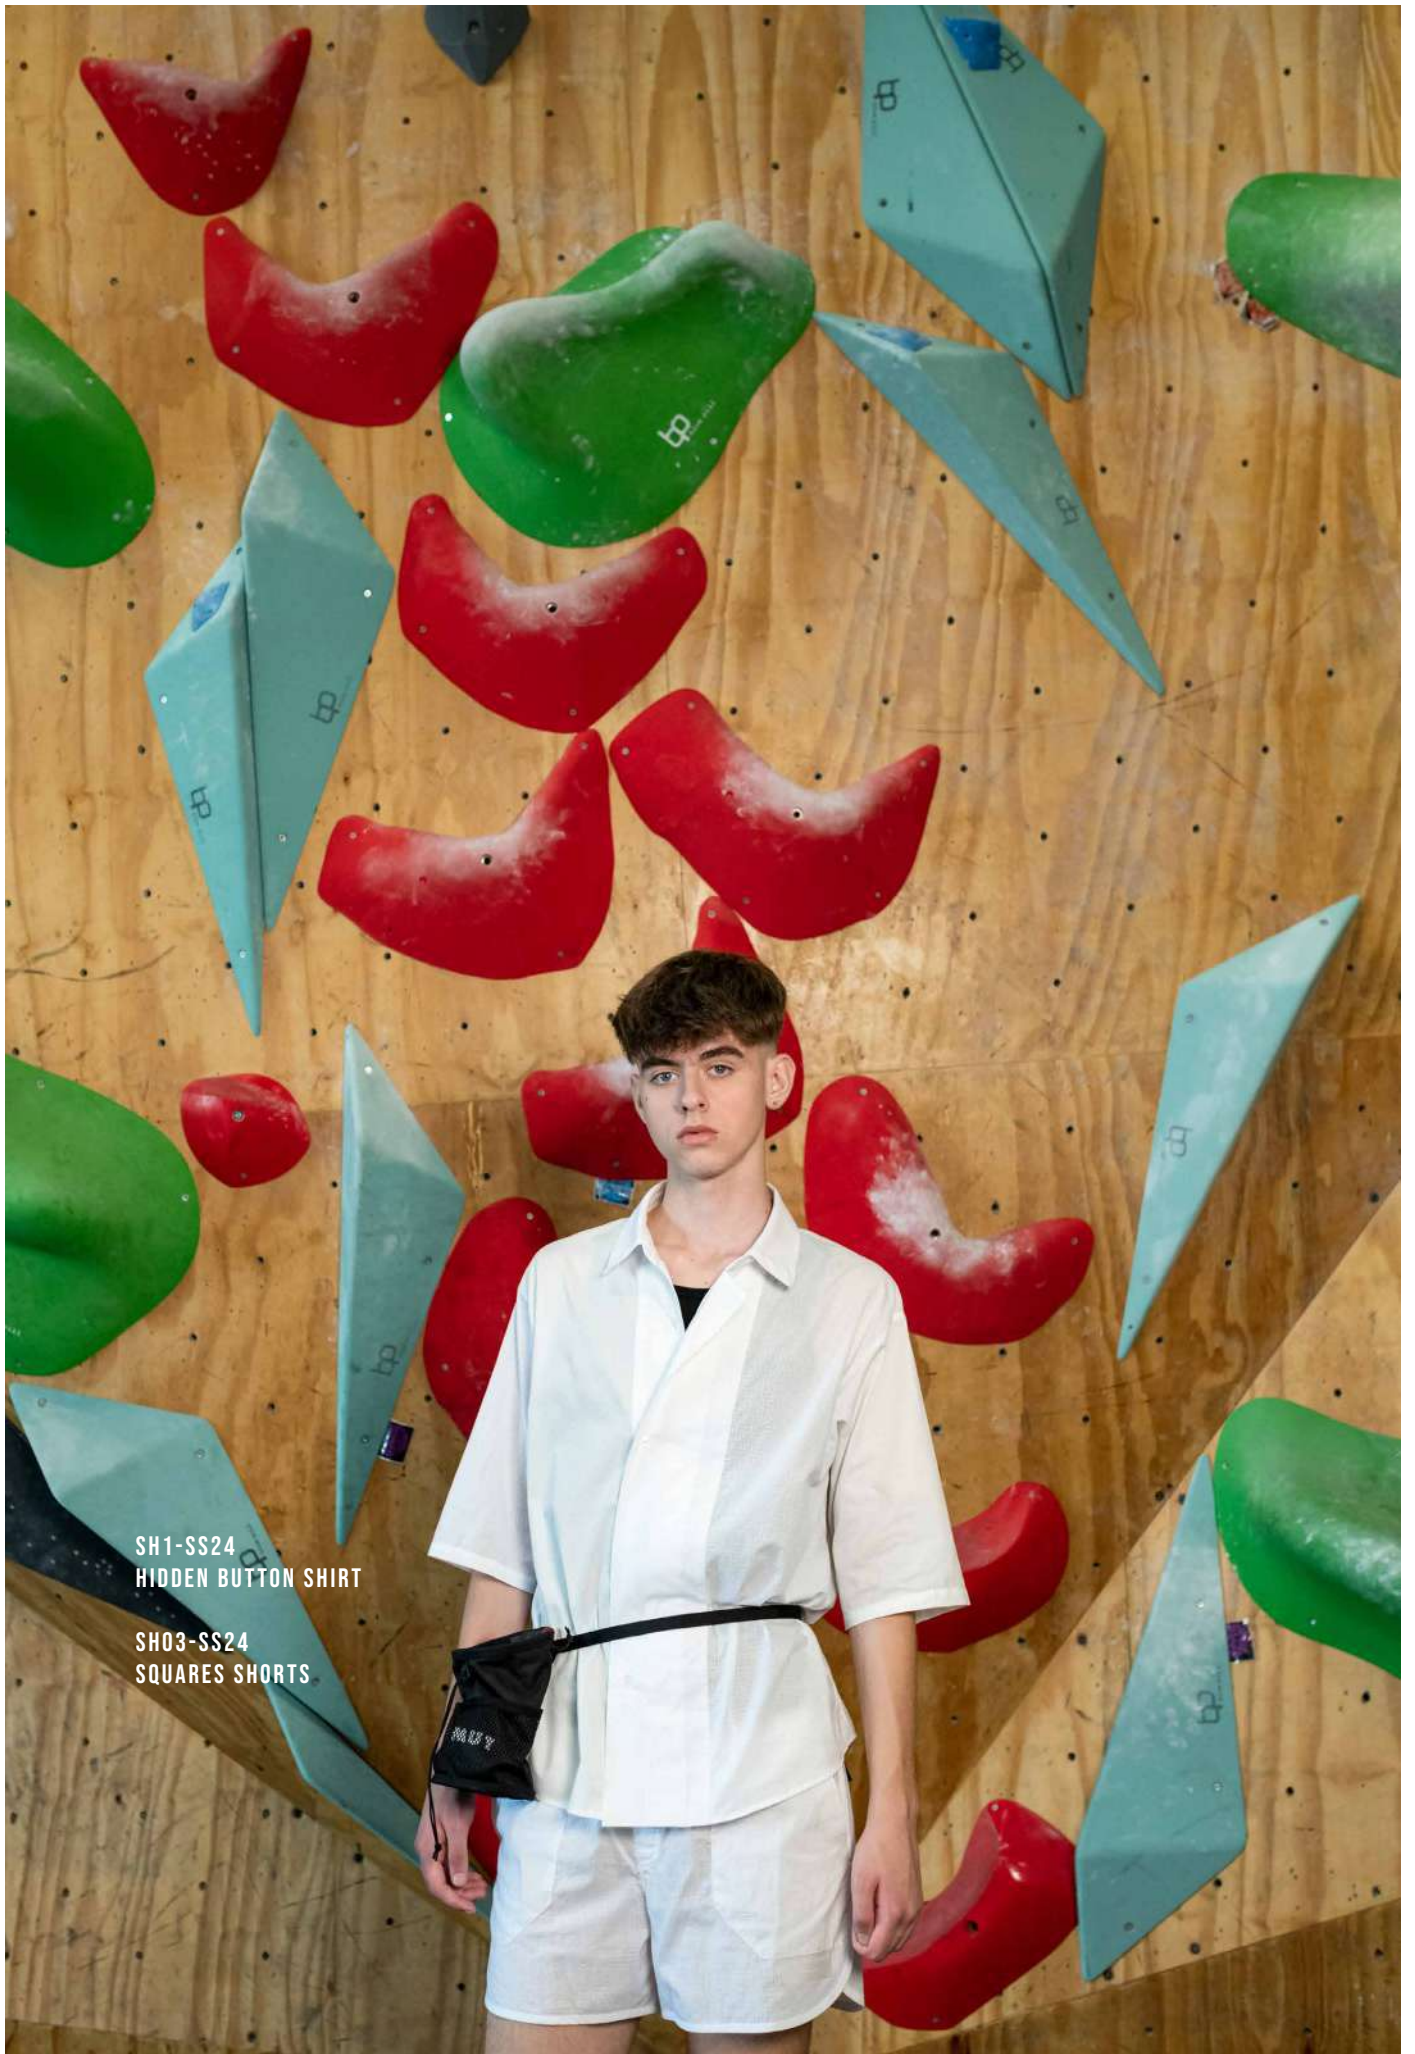

SS24 ESTELITA

TSH7-SS24
LINES T-SHIRT

T2-SS24
POPLIN WIDE-LEG TROUSER

TSH2-SS24
RIBBED T-SHIRT

SH04-SS24
SPARKLING SAND SHORTS

TSH4-SS24
TENT T-SHIRT

T1-SS24
PLASTIC JEANS

J4-SS24
GRAPE STRUCTURED BOMBER

SH5-SS24
SPARKLING SAND SHIRT

SH04-SS24
SPARKLING SAND SHORTS

SH3-SS24
VERTICAL STRIPE SHIRT

T1-SS24
PLASTIC JEANS

SH1-SS24
HIDDEN BUTTON SHIRT

SH03-SS24
SQUARES SHORTS

SW1-SS24
SPLASH SWEATSHIRT

T1-SS24
PLASTIC JEANS