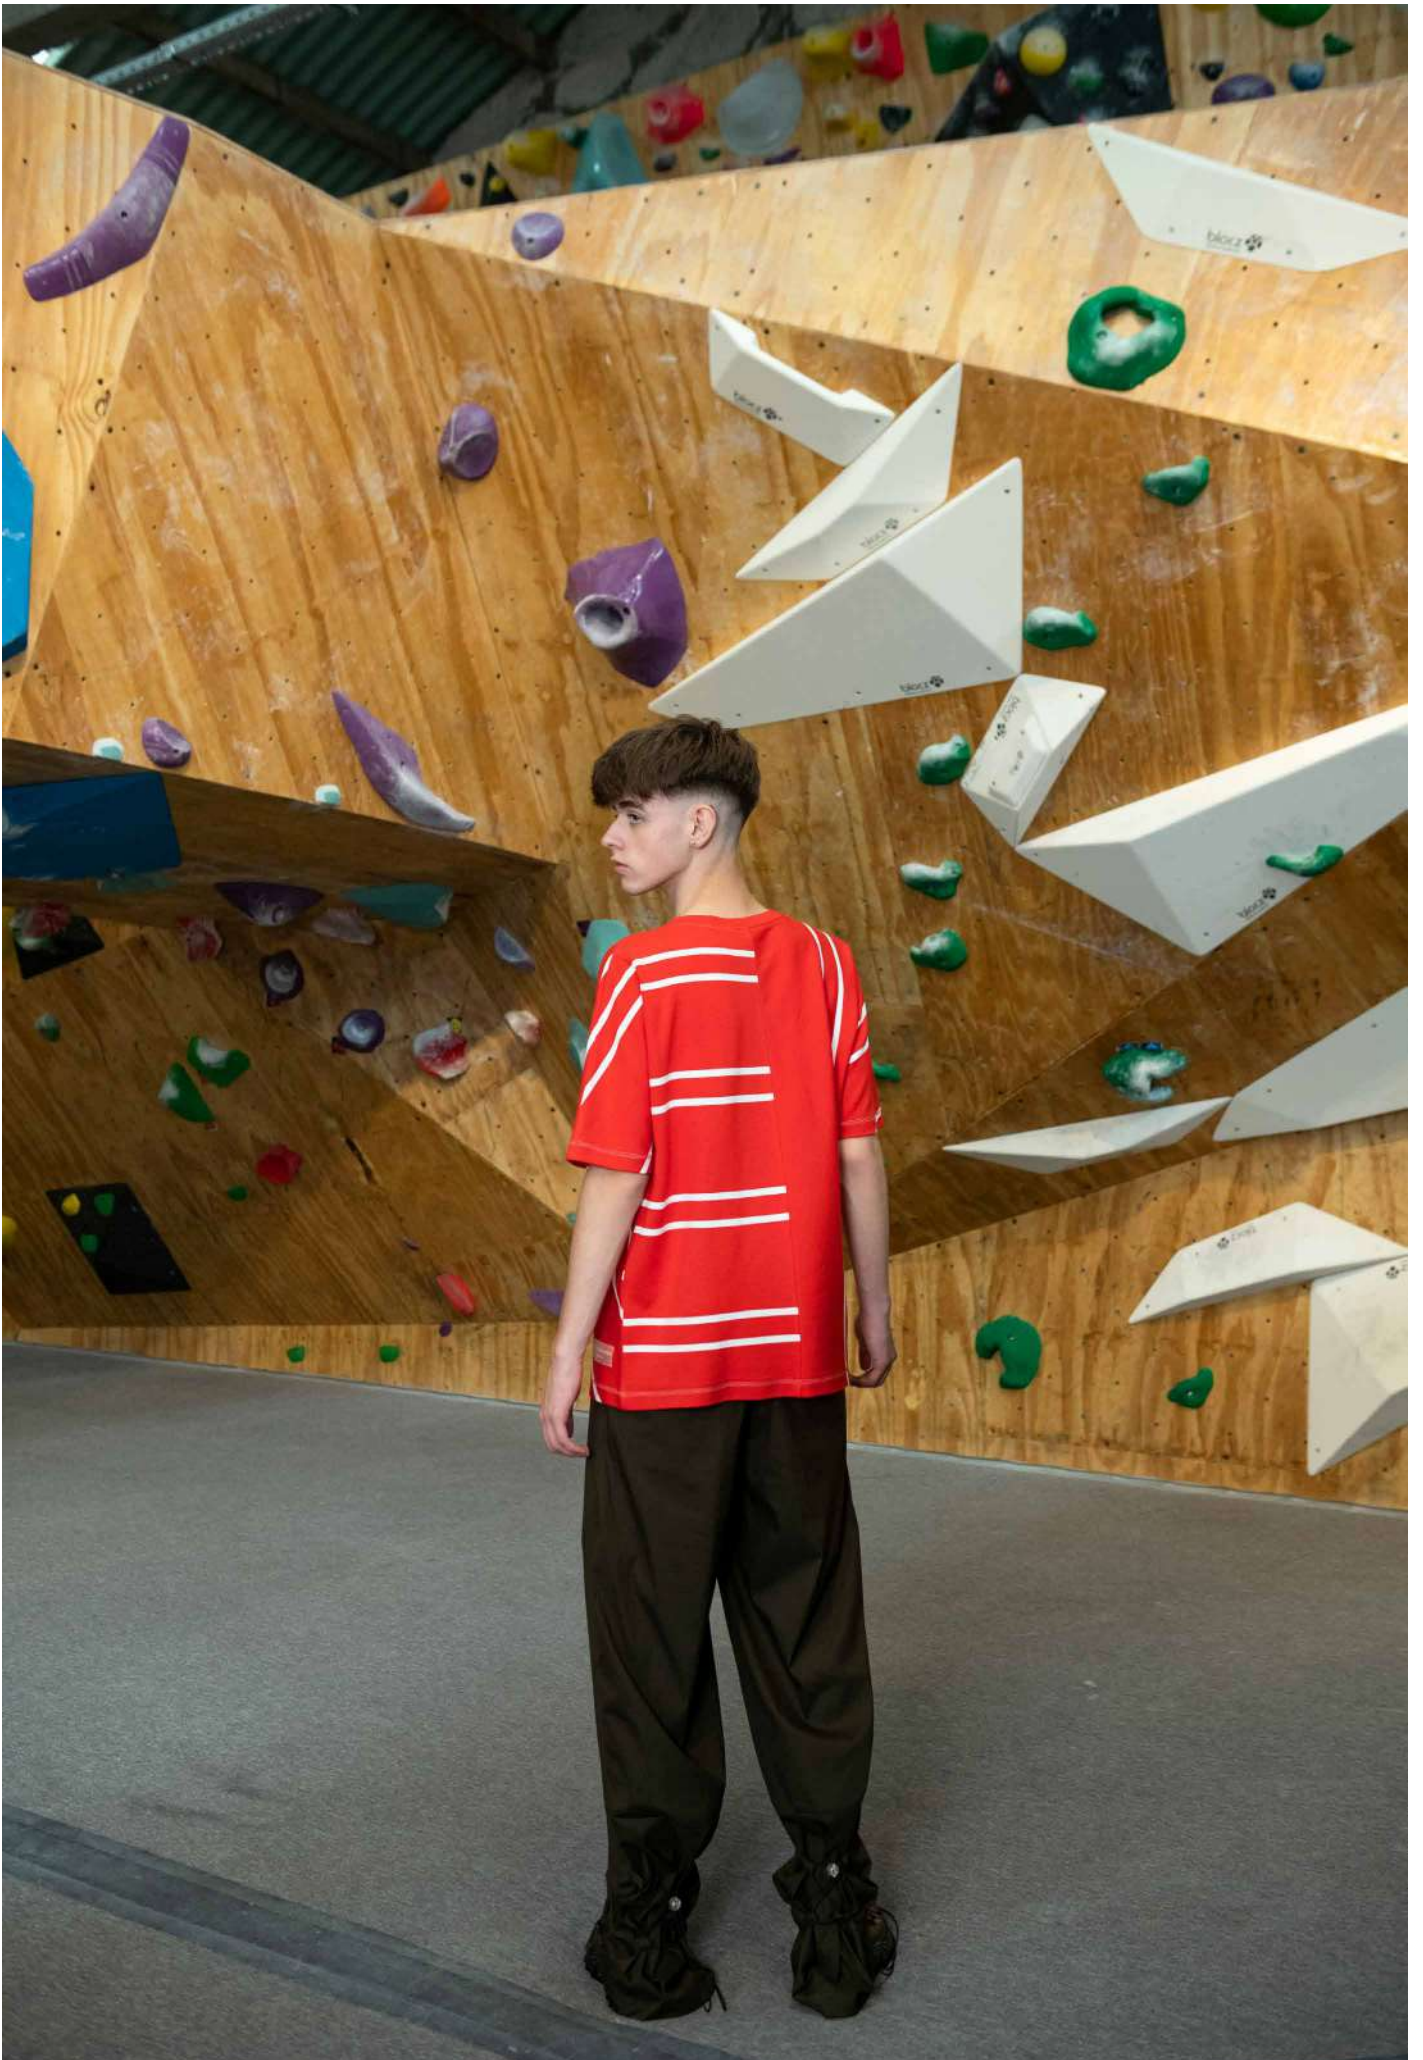

SS24 ESTELITA

TSH7-SS24
LINES T-SHIRT

T2-SS24
POPLIN WIDE-LEG TROUSER

TSH2-SS24
RIBBED T-SHIRT

SH04-SS24
SPARKLING SAND SHORTS

TSH4-SS24
TENT T-SHIRT

T1-SS24
PLASTIC JEANS

J4-SS24
GRAPE STRUCTURED BOMBER

SH5-SS24
SPARKLING SAND SHIRT

SH04-SS24
SPARKLING SAND SHORTS

SH3-SS24
VERTICAL STRIPE SHIRT

T1-SS24
PLASTIC JEANS

SH1-SS24
HIDDEN BUTTON SHIRT

SH03-SS24
SQUARES SHORTS

SW1-SS24
SPLASH SWEATSHIRT

T1-SS24
PLASTIC JEANS