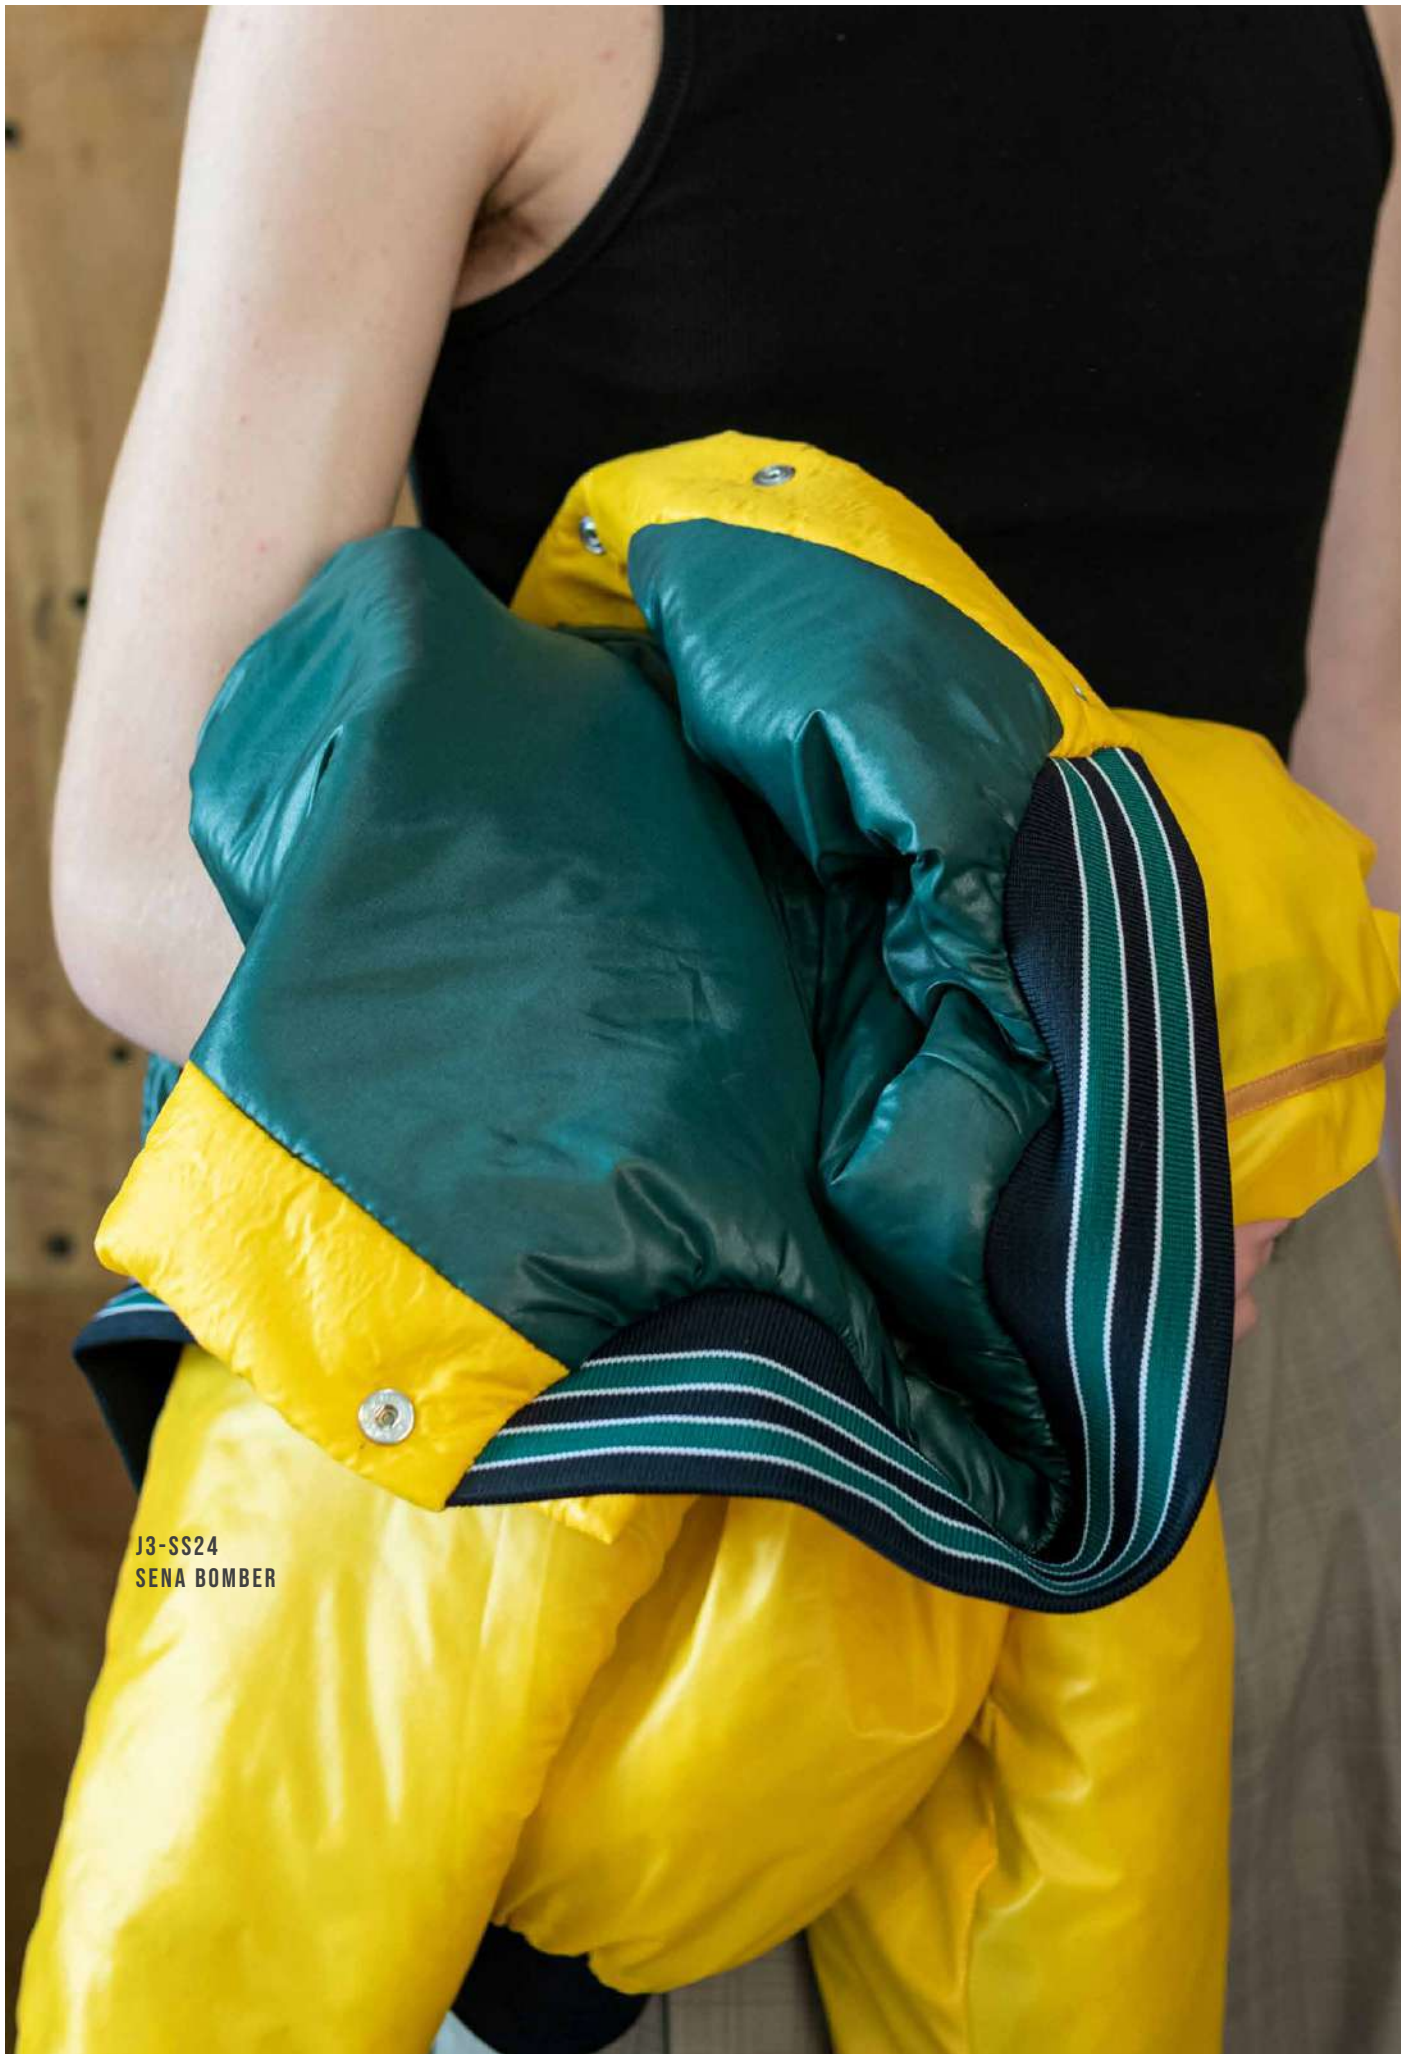

J3-SS24
SENA BOMBER